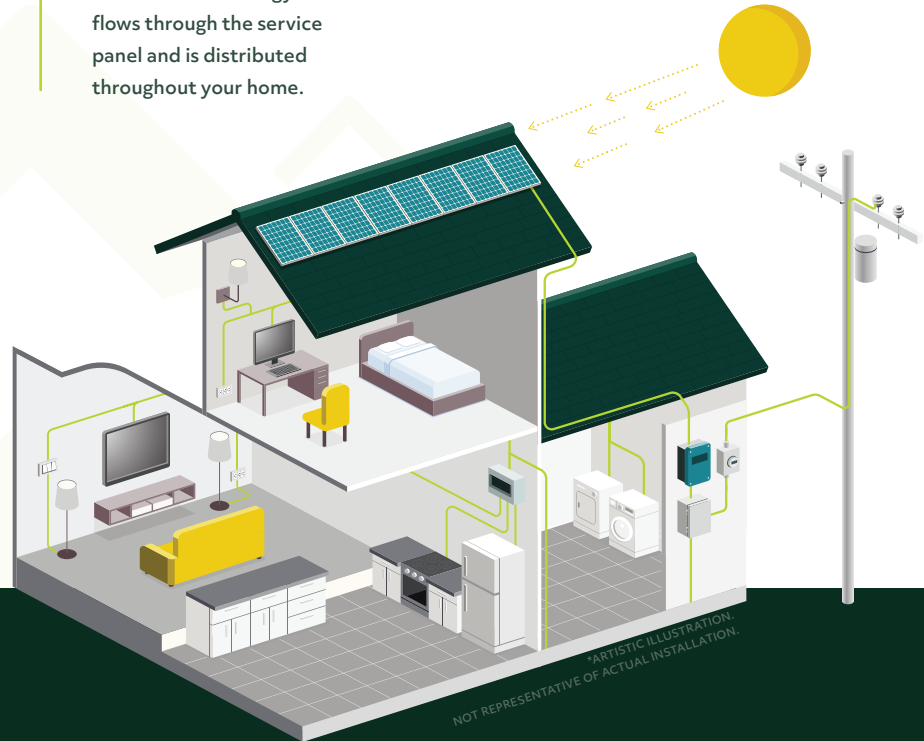

HOW SOLAR WORKS

It's with good reason Spokane is Salish for *Children of the Sun*.

Long summer days and a cool climate make the Inland Northwest ideal for solar performance.

The utility company credits additional energy generated in the summer against your winter energy bills.

Plus, you'll receive a federal tax credit for 26% of your system's cost.

1. 1 Solar panels capture sunlight in photovoltaic cells.
2. 2 Sunlight is converted to usable energy by an inverter.
3. 3 The converted energy flows through the service panel and is distributed throughout your home.

1. 4 Energy flow is continually measured by the net meter and the monitoring system allows you to track system performance in real time.

NWR[^]

(509) 443-4526 EXT 6

NORTHWESTRENEWABLES.COM